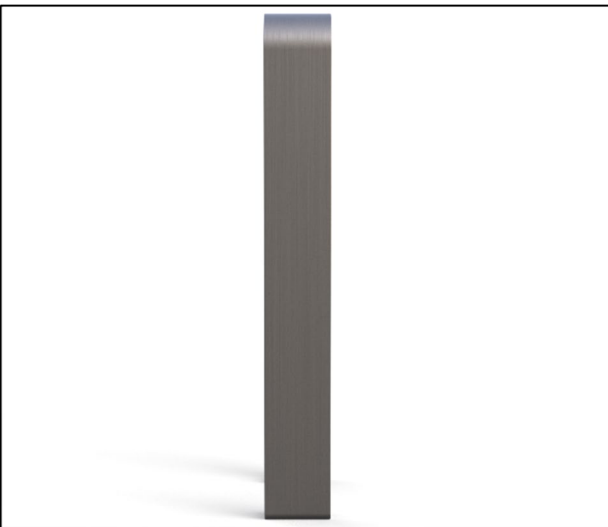

Nyugun Bike Rack

Technical Data Sheet

Design Philosophy

The Nyugun bike rack is one of the elements in our Nyugun series that uses voluptuous curved edges with minimal and modern appearance body, giving the urban spots attractive look.

Material Options

- Stainless Steel
- Aluminum

Standard Colour Options

Black Steel Red White

Finishes

- Durable Powder Coated Finish
- Brushed Steel

Installation Options

- Surface Mount
- Embedded